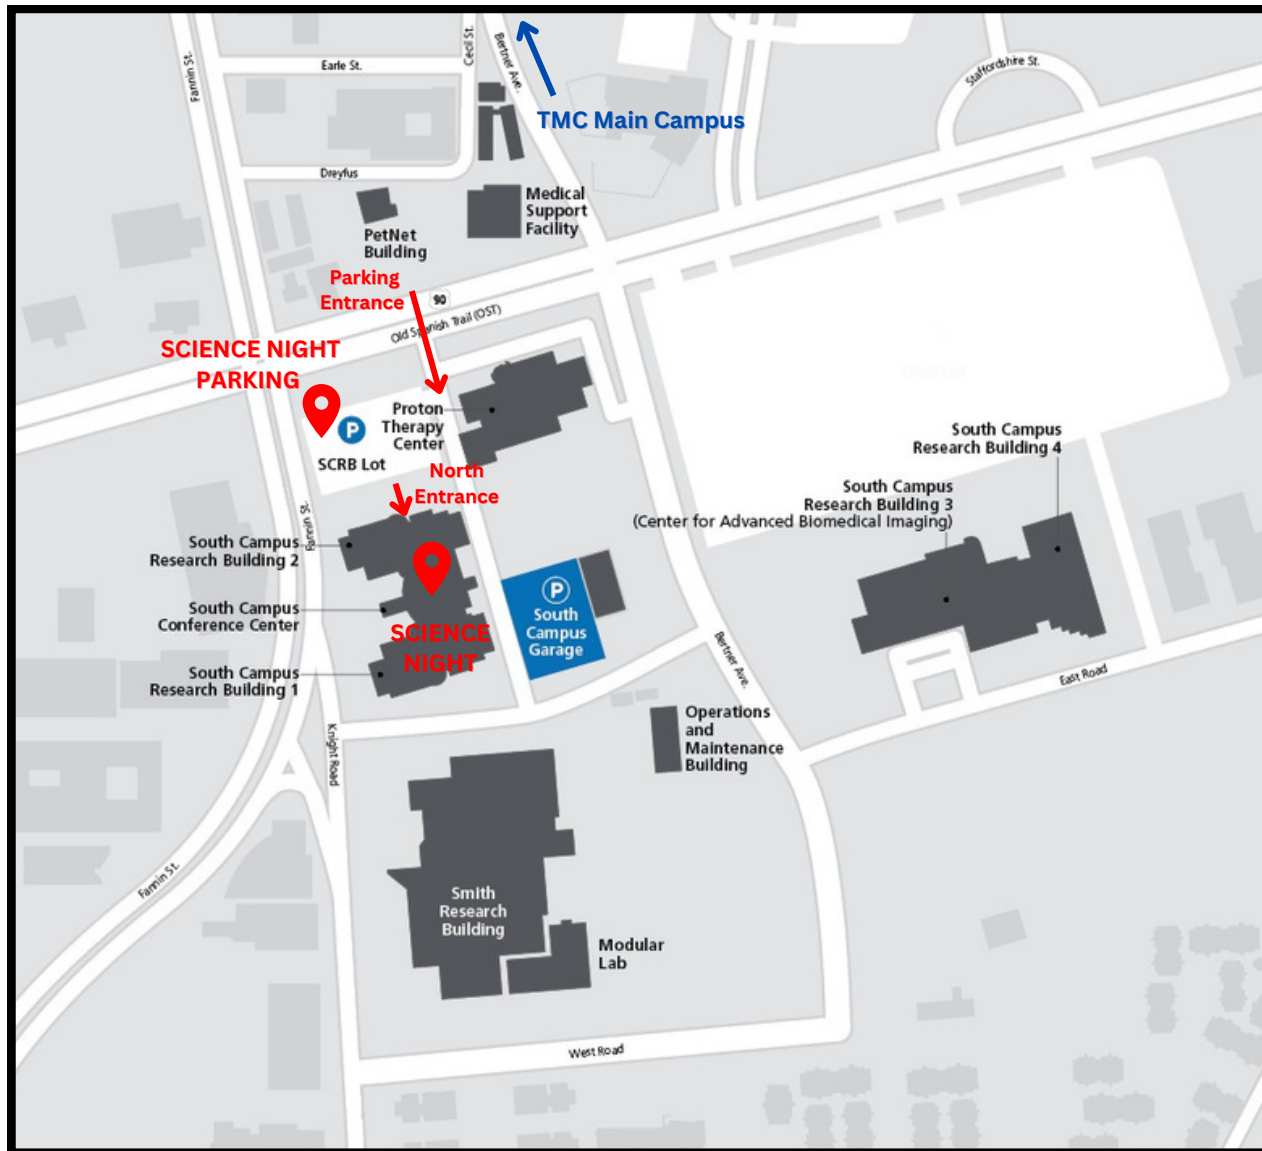

Science Night 2024

MD Anderson Cancer Center, South Campus Research Building 1/2

7455 Fannin Street
Houston, TX 77054

Driving Directions from TMC Main Campus:

From Fannin St. - Head south towards Old Spanish Trail (OST). Turn left onto OST towards Bertner Ave. Before Bertner, there is a small side road on the right between the Proton Therapy Center and the SCRIB Lot.

From Bertner Ave. - Head south towards OST. Turn right onto OST towards Fannin St. Before Fannin, there is a small side road on the left between the Proton Therapy Center and the SCRIB Lot.

Free parking will be available at the SCRIB Surface Lot on the corner of OST and Fannin St.

Upon entering the driveway between the Proton Therapy Center and the SCRIB Lot from OST, the lot entrance will be on the left. The gate will be raised for access during the event.